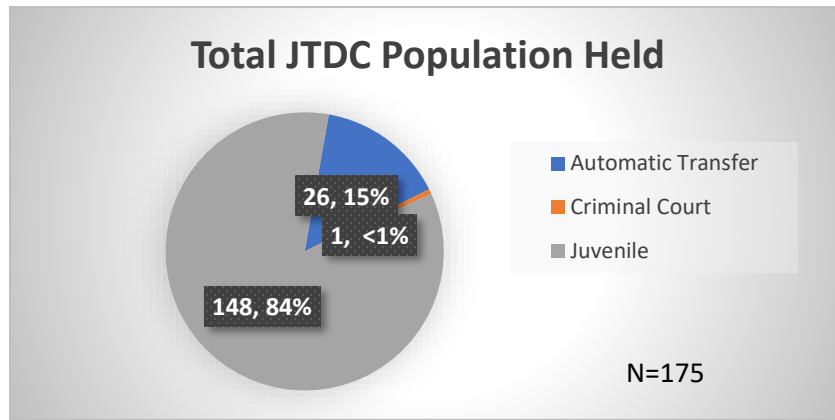

Daily Data Dashboard – January 30, 2024

Demographics for JTDC Population

Tuesday Morning Midnight Count

Total # of probation Involved youth¹: 1,340

¹ Probation Active: Any youth who is pending sentencing with an active social history, has been formally placed on probation or supervision with Cook County Juvenile Probation on the date of the report.

*Age, Gender and Race for Criminal Court population (N=1) is not represented in this report.

Daily Data Dashboard – January 30, 2024
Demographics for JTDC Population
Tuesday Morning Midnight Count