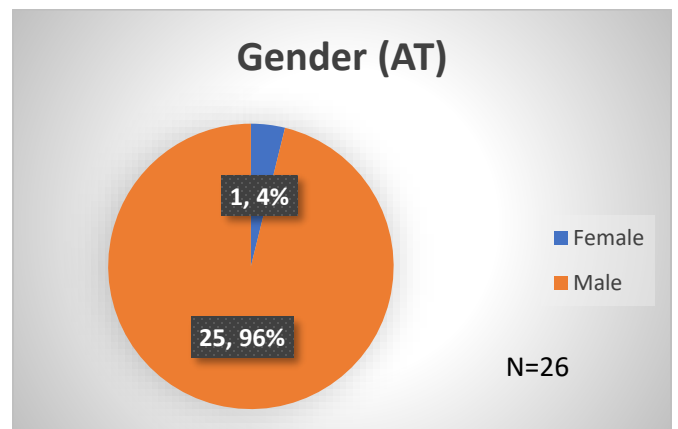

Daily Data Dashboard – January 30, 2024

Demographics for JTDC Population

Tuesday Morning Midnight Count

Total # of probation Involved youth¹: 1,340

¹ Probation Active: Any youth who is pending sentencing with an active social history, has been formally placed on probation or supervision with Cook County Juvenile Probation on the date of the report.

*Age, Gender and Race for Criminal Court population (N=1) is not represented in this report.

Daily Data Dashboard – January 30, 2024
Demographics for JTDC Population
Tuesday Morning Midnight Count