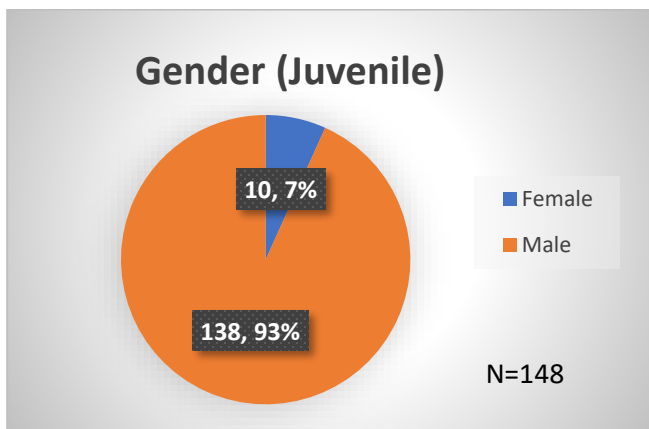

Daily Data Dashboard – January 30, 2024

Demographics for JTDC Population

Tuesday Morning Midnight Count

Total # of probation Involved youth¹: 1,340

¹ Probation Active: Any youth who is pending sentencing with an active social history, has been formally placed on probation or supervision with Cook County Juvenile Probation on the date of the report.

*Age, Gender and Race for Criminal Court population (N=1) is not represented in this report.

Daily Data Dashboard – January 30, 2024
Demographics for JTDC Population
Tuesday Morning Midnight Count