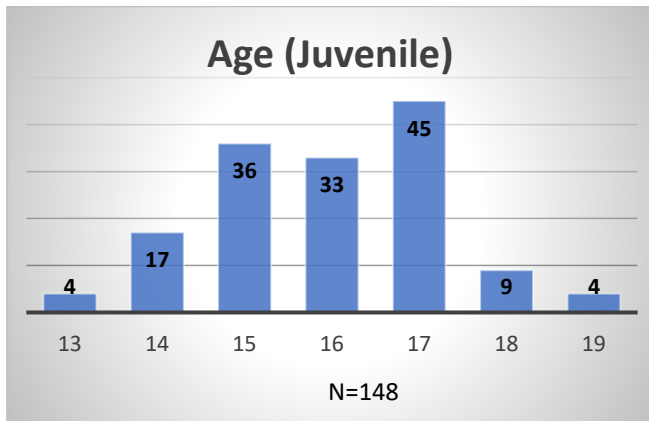

Daily Data Dashboard – January 30, 2024

Demographics for JTDC Population

Tuesday Morning Midnight Count

Total # of probation Involved youth¹: 1,340

¹ Probation Active: Any youth who is pending sentencing with an active social history, has been formally placed on probation or supervision with Cook County Juvenile Probation on the date of the report.

*Age, Gender and Race for Criminal Court population (N=1) is not represented in this report.

Daily Data Dashboard – January 30, 2024
Demographics for JTDC Population
Tuesday Morning Midnight Count