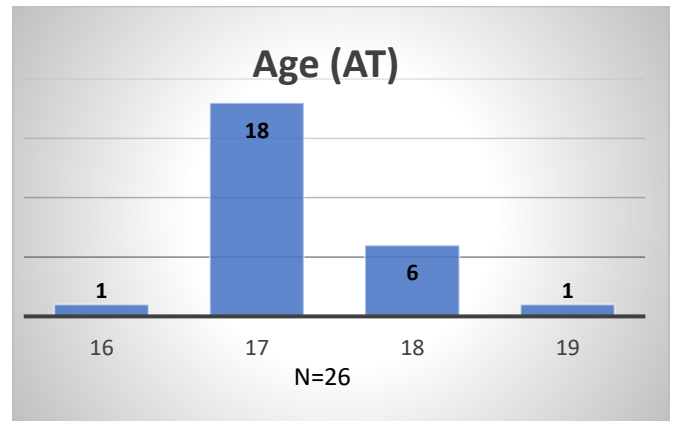

Daily Data Dashboard – January 30, 2024

Demographics for JTDC Population

Tuesday Morning Midnight Count

Total # of probation Involved youth¹: 1,340

¹ Probation Active: Any youth who is pending sentencing with an active social history, has been formally placed on probation or supervision with Cook County Juvenile Probation on the date of the report.

*Age, Gender and Race for Criminal Court population (N=1) is not represented in this report.

Daily Data Dashboard – January 30, 2024
Demographics for JTDC Population
Tuesday Morning Midnight Count